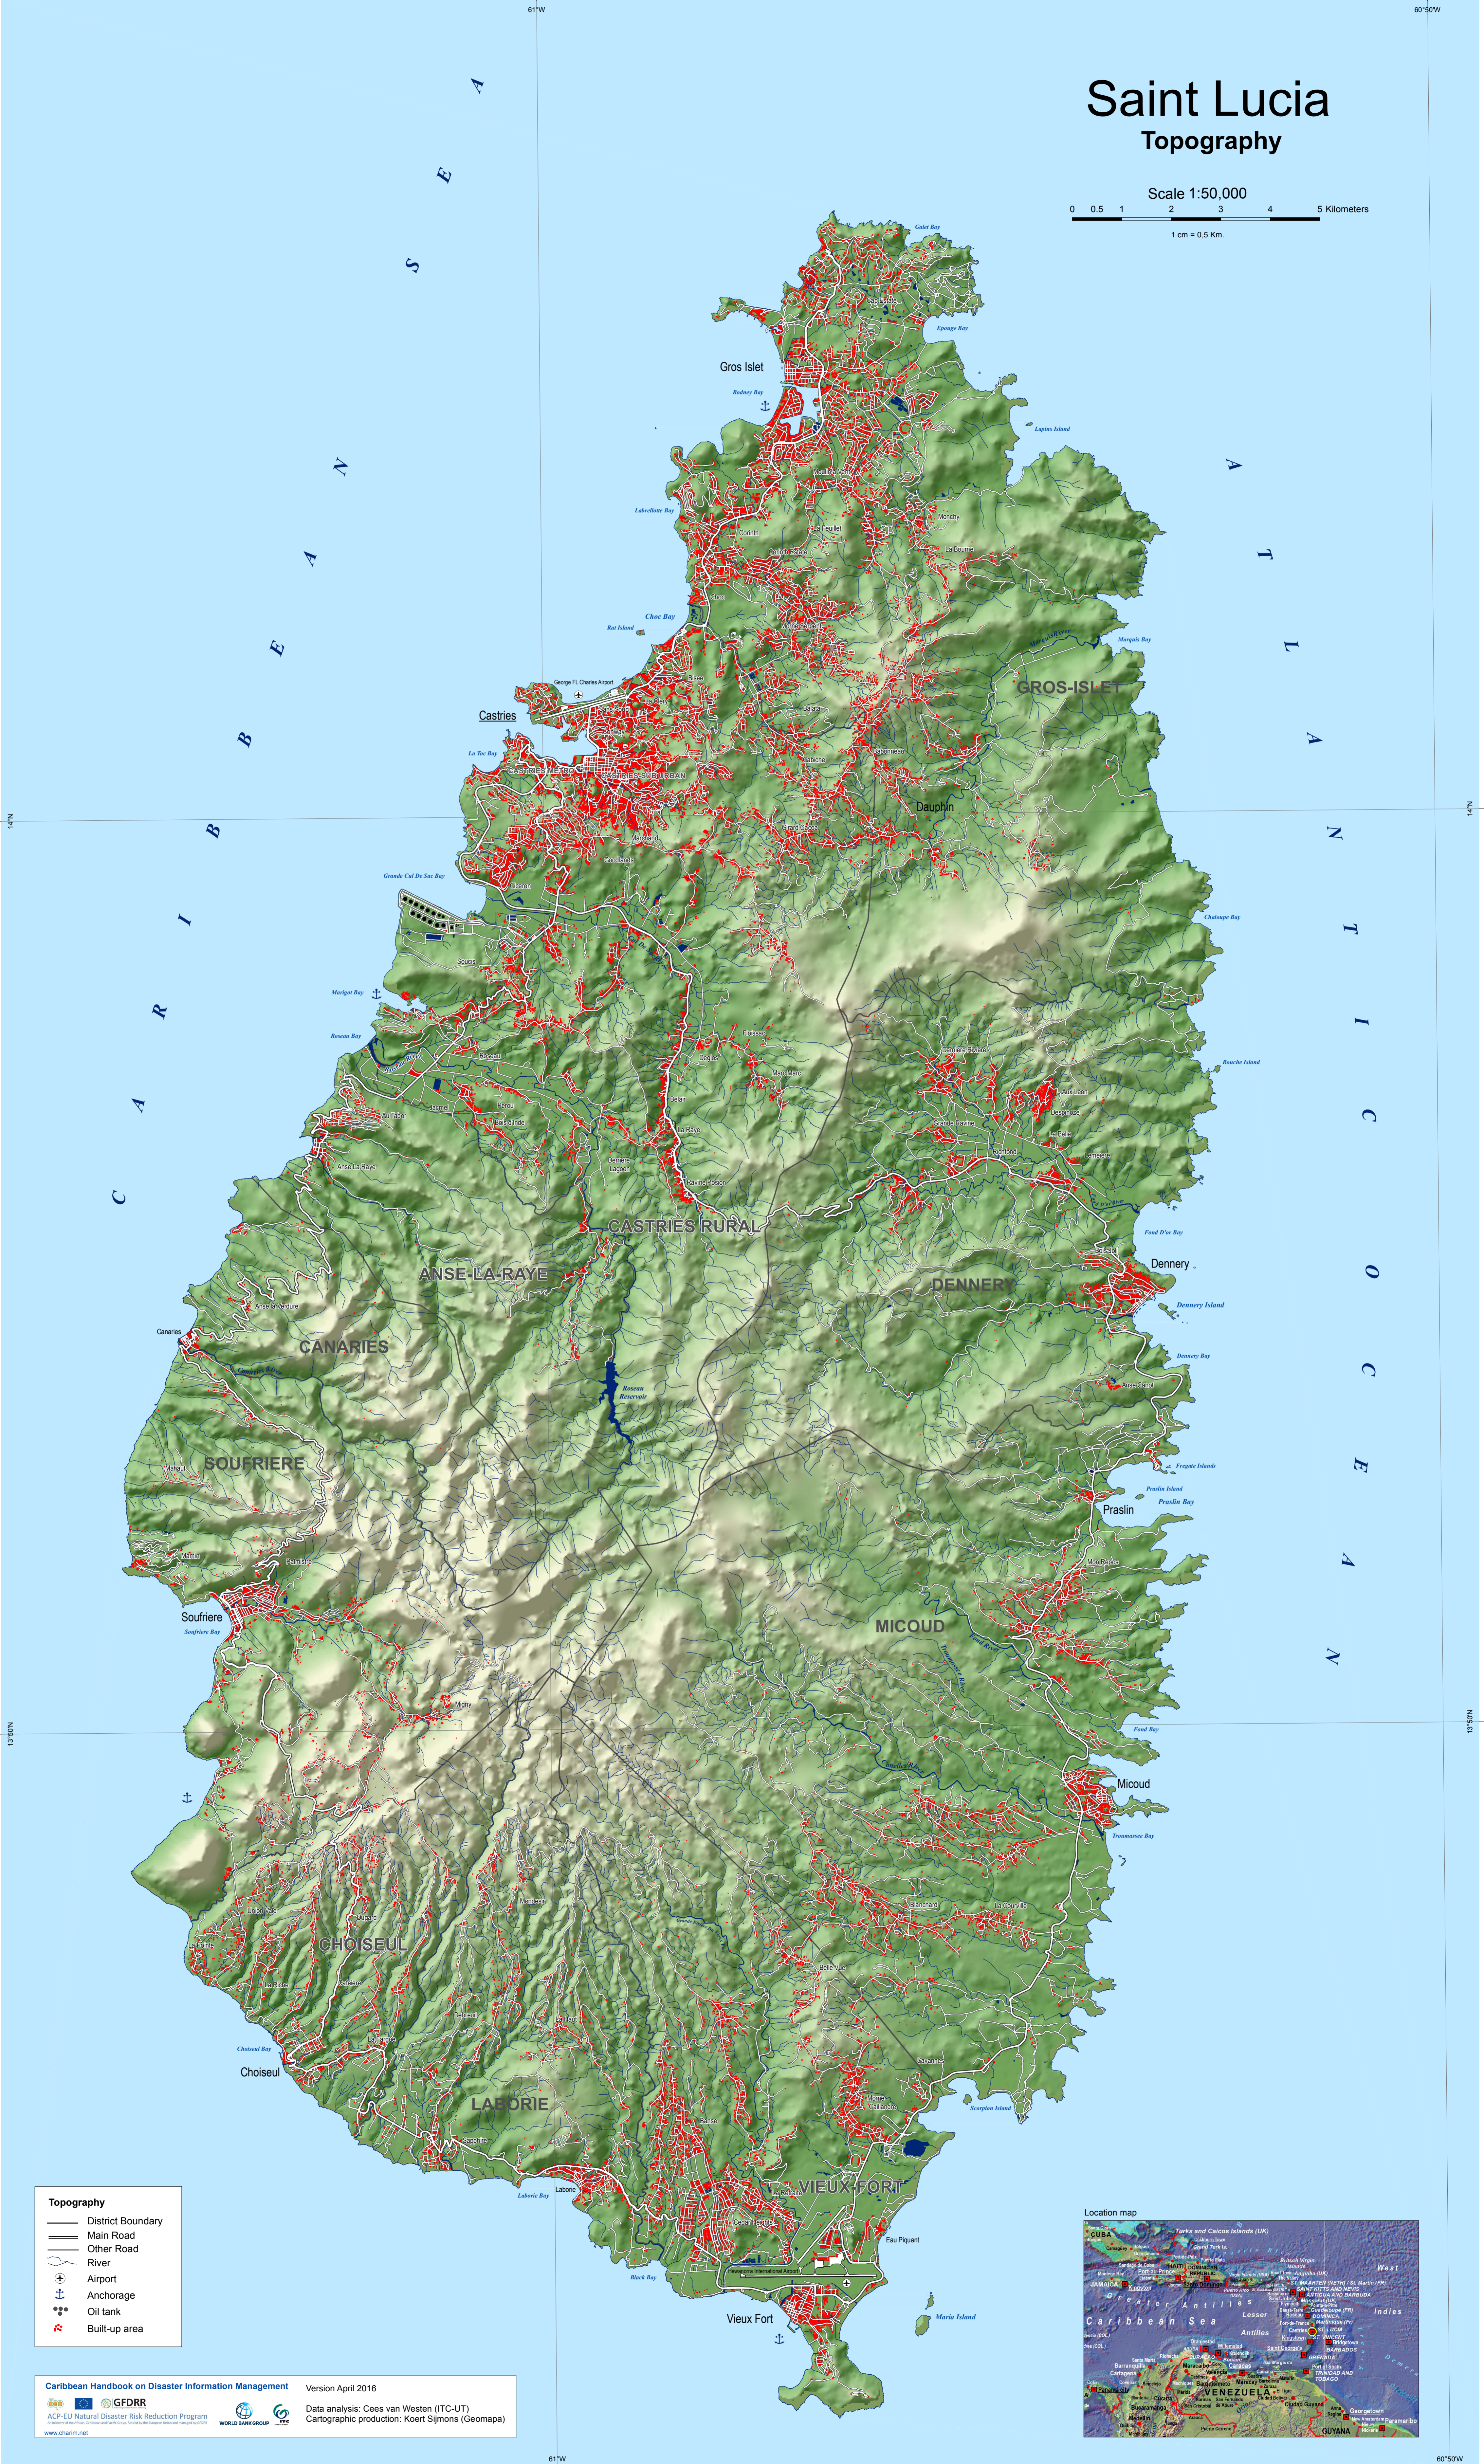

Saint Lucia Topography

Scale 1:50,000

- Topography**
- District Boundary
 - Main Road
 - Other Road
 - River
 - Airport
 - Anchorage
 - Oil tank
 - Built-up area