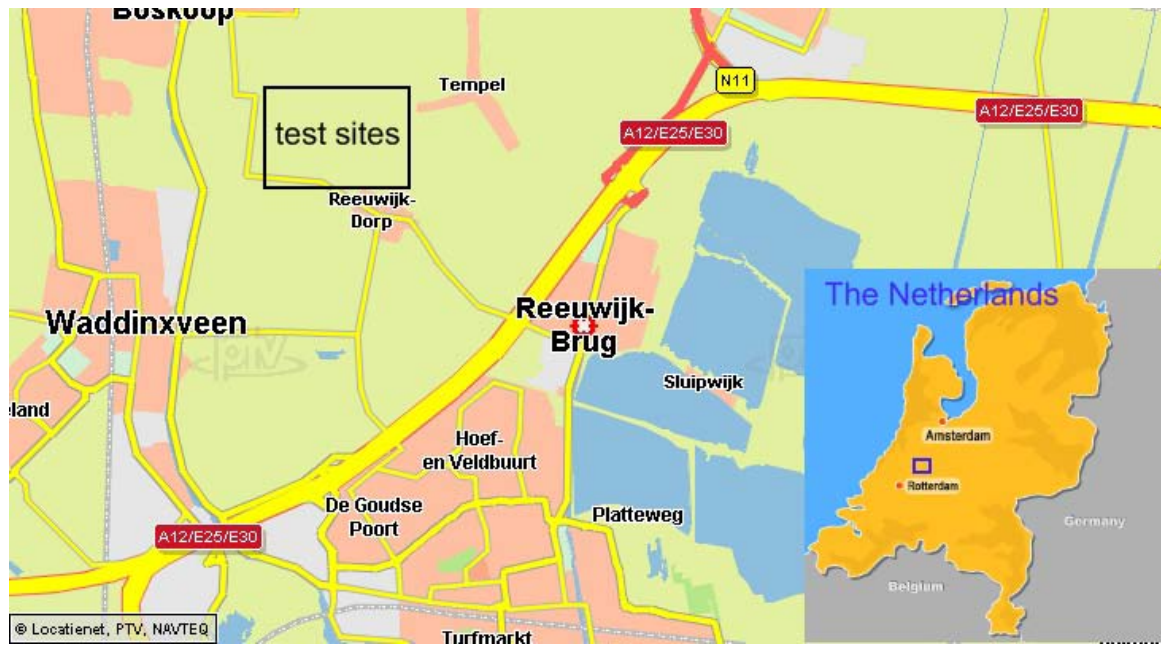

APPENDIX D

RSDYK2008 - LOCATION TEST SITES

Maps and aerial and satellite photos of the test site area and the locations of the test sites.

Figure 1. Location Reeuwijk (map: Routenet-Routeplan, <http://www.routenet.nl> ; 16 Feb 2009).

Figure2. Test sites in Reeuwijk (photo Google Earth, 17 Feb 2009). (Reeuwijk-Dorp is just south of Tempeldijk-South test location)