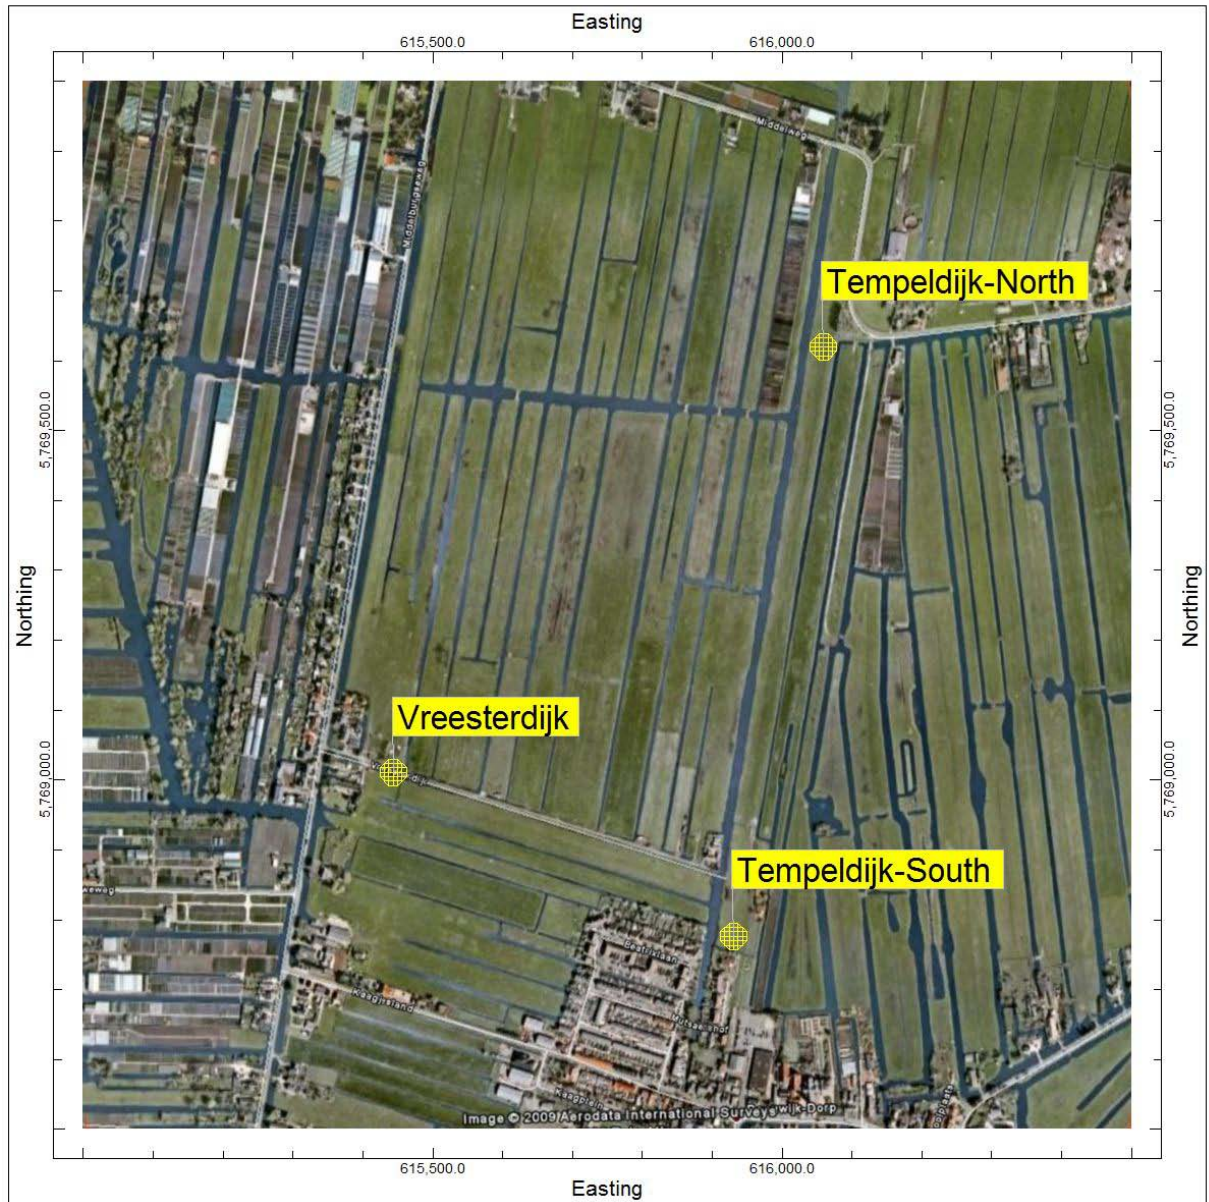

APPENDIX D

RSDYK2008 - LOCATION TEST SITES

Maps and aerial and satellite photos of the test site area and the locations of the test sites.

Figure 1. Location Reeuwijk (map: Routenet-Routeplan, <http://www.routenet.nl> ; 16 Feb 2009).

Figure2. Test sites in Reeuwijk (photo Google Earth, 17 Feb 2009). (Reeuwijk-Dorp is just south of Tempeldijk-South test location)